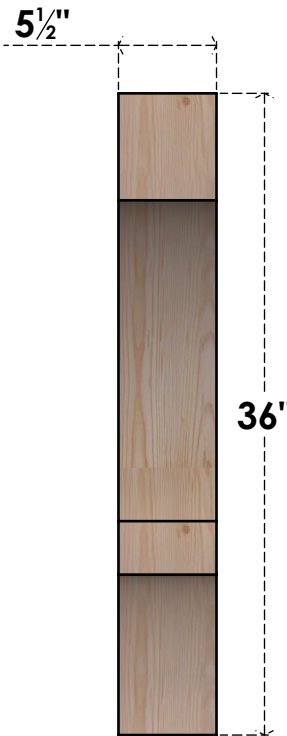

BRC06X28X36BOA00SDF

5 1/2"W X 28"D X 36"H BALBOA SMOOTH BRACE, DOUGLAS FIR

SIDE

FRONT

EKENA MILLWORK
 2300 WEST MAIN ST.
 CLARKSVILLE, TX 75426
 TOLL FREE: 866-607-0453
 WWW.EKENAMILLWORK.COM

NOTES

1. INSTALLATION TO BE COMPLETED IN ACCORDANCE WITH MANUFACTURER'S SPECIFICATIONS.
2. DRAWING MAY NOT BE TO SCALE
3. THIS DRAWING IS INTENDED FOR DESIGN AND PLANNING PURPOSES ONLY.
4. ALL INFORMATION CONTAINED HEREIN WAS CURRENT AT THE TIME OF DEVELOPMENT BUT MUST BE REVIEWED AND APPROVED BY THE PRODUCT MANUFACTURER TO BE CONSIDERED ACCURATE.
5. PRODUCTS ARE NOT KILN DRIED. THIS ITEM IS UNIQUE AND WILL CONTAIN THE NATURAL VARIATIONS THAT THE WOOD SPECIES OFFERS. THIS MAY RESULT IN VARIATIONS UP TO 1/4"