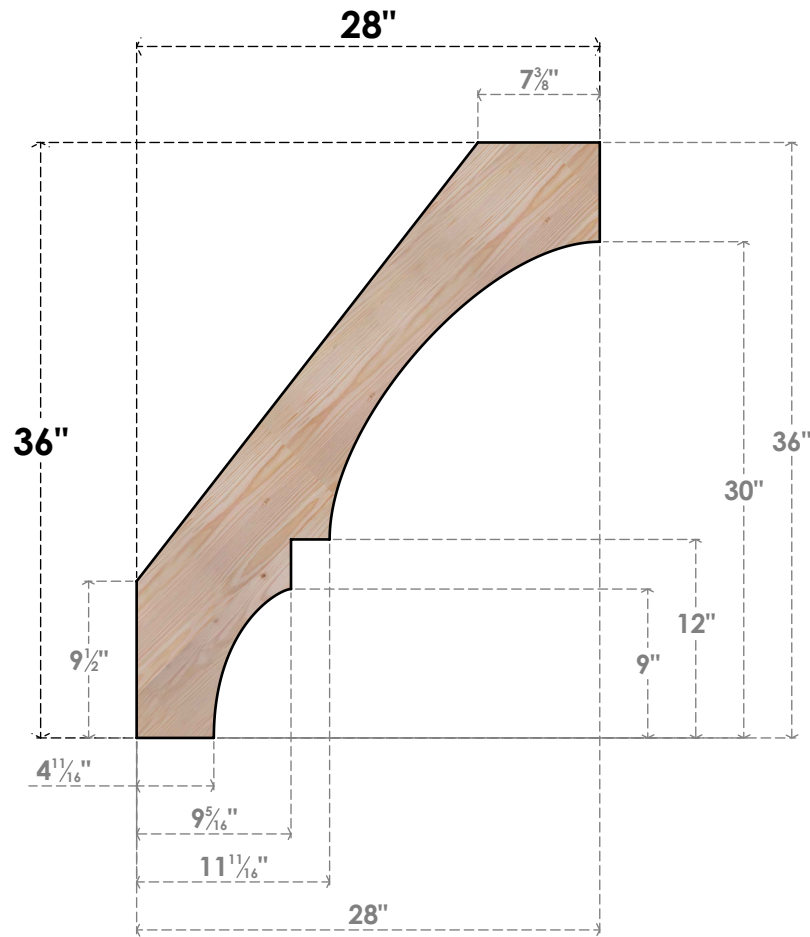

BRC06X28X36BOA00SDF

5 1/2"W X 28"D X 36"H BALBOA SMOOTH BRACE, DOUGLAS FIR

SIDE

FRONT

EKENA MILLWORK
 2300 WEST MAIN ST.
 CLARKSVILLE, TX 75426
 TOLL FREE: 866-607-0453
 WWW.EKENAMILLWORK.COM

NOTES

1. INSTALLATION TO BE COMPLETED IN ACCORDANCE WITH MANUFACTURER'S SPECIFICATIONS.
2. DRAWING MAY NOT BE TO SCALE
3. THIS DRAWING IS INTENDED FOR DESIGN AND PLANNING PURPOSES ONLY.
4. ALL INFORMATION CONTAINED HEREIN WAS CURRENT AT THE TIME OF DEVELOPMENT BUT MUST BE REVIEWED AND APPROVED BY THE PRODUCT MANUFACTURER TO BE CONSIDERED ACCURATE.
5. PRODUCTS ARE NOT KILN DRIED. THIS ITEM IS UNIQUE AND WILL CONTAIN THE NATURAL VARIATIONS THAT THE WOOD SPECIES OFFERS. THIS MAY RESULT IN VARIATIONS UP TO 1/4"